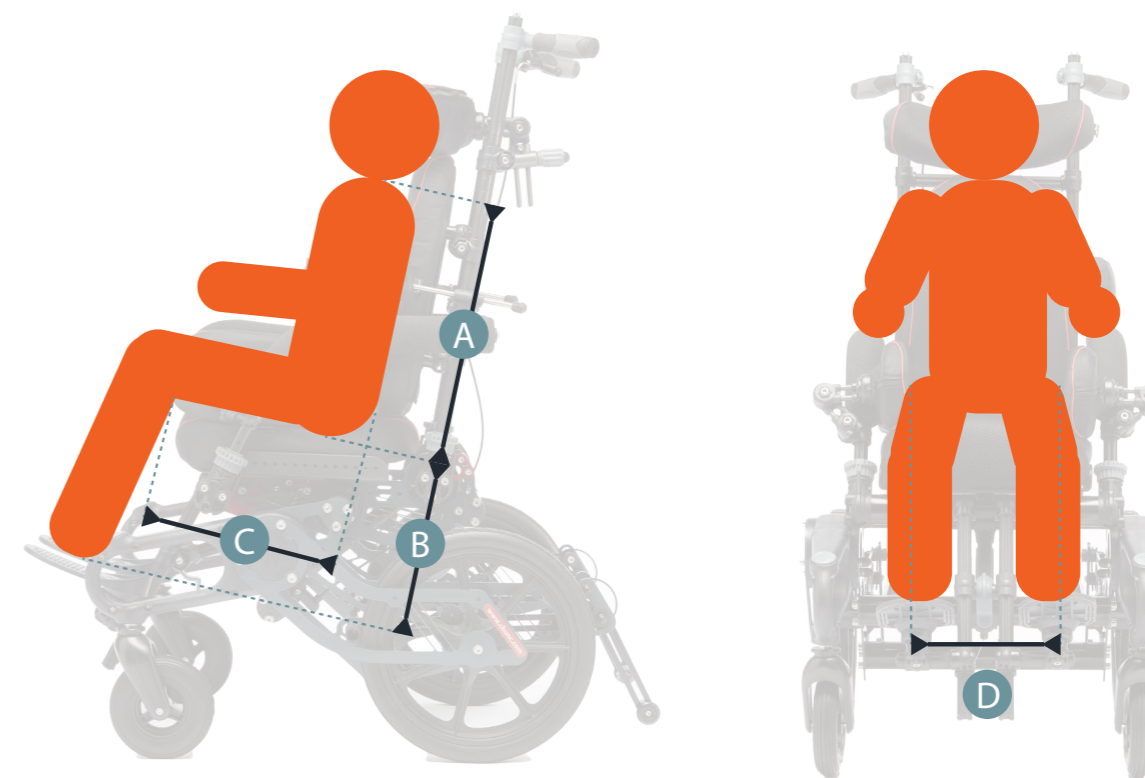

6 colour options:

	XS	
A	36-44cm	(14-17 in)
B	21-43cm	(8-17 in)
C	20-30cm	(8-12 in)
D	15-26cm	(6-10 in)

	S	
A	42-52cm	(17-20 in)
B	21-43cm	(8-17 in)
C	25-35cm	(10-14 in)
D	20-31cm	(8-12in)

	M	
A	48-60cm	(19-24 in)
B	21-43cm	(8-17 in)
C	30-40cm	(12-16 in)
D	25-36cm	(7-14in)

	L	
A	54-66cm	(21-26 in)
B	21-48cm	(8-19 in)
C	35-45cm	(14-18 in)
D	30-41cm	(12-16 in)

	XL	
A	60-74cm	24"- 29"
B	21-53cm	8"- 21"
C	40-50cm	15"- 20"
D	35-46cm	14"- 18"